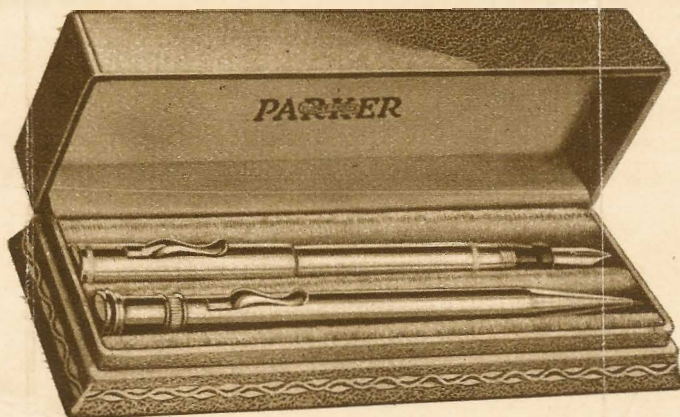

# PARKER LUCKY-CURVE DUETTE SETS

## (Combination Pen and Pencil Sets)

A beautiful and serviceable Parker Duette Set makes an ideal gift. These sets consist of a metal barreled pen and an automatic pencil—which match. The workmanship is the most beautiful and precise that we have ever seen, and their mechanical perfection makes them as nearly perfect a gift as it is possible to find.

Parker Duette Sets come in plain and artistically designed patterns. They are furnished in Sterling Silver, Yellow Gold and Green Gold finishes. Sets are furnished with chatelaine rings for women or with clips for men. Each set comes in a beautiful velvet lined gift box.